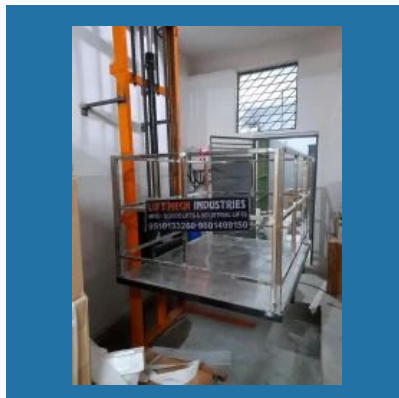

Industrial Hydraulic Good Lifts